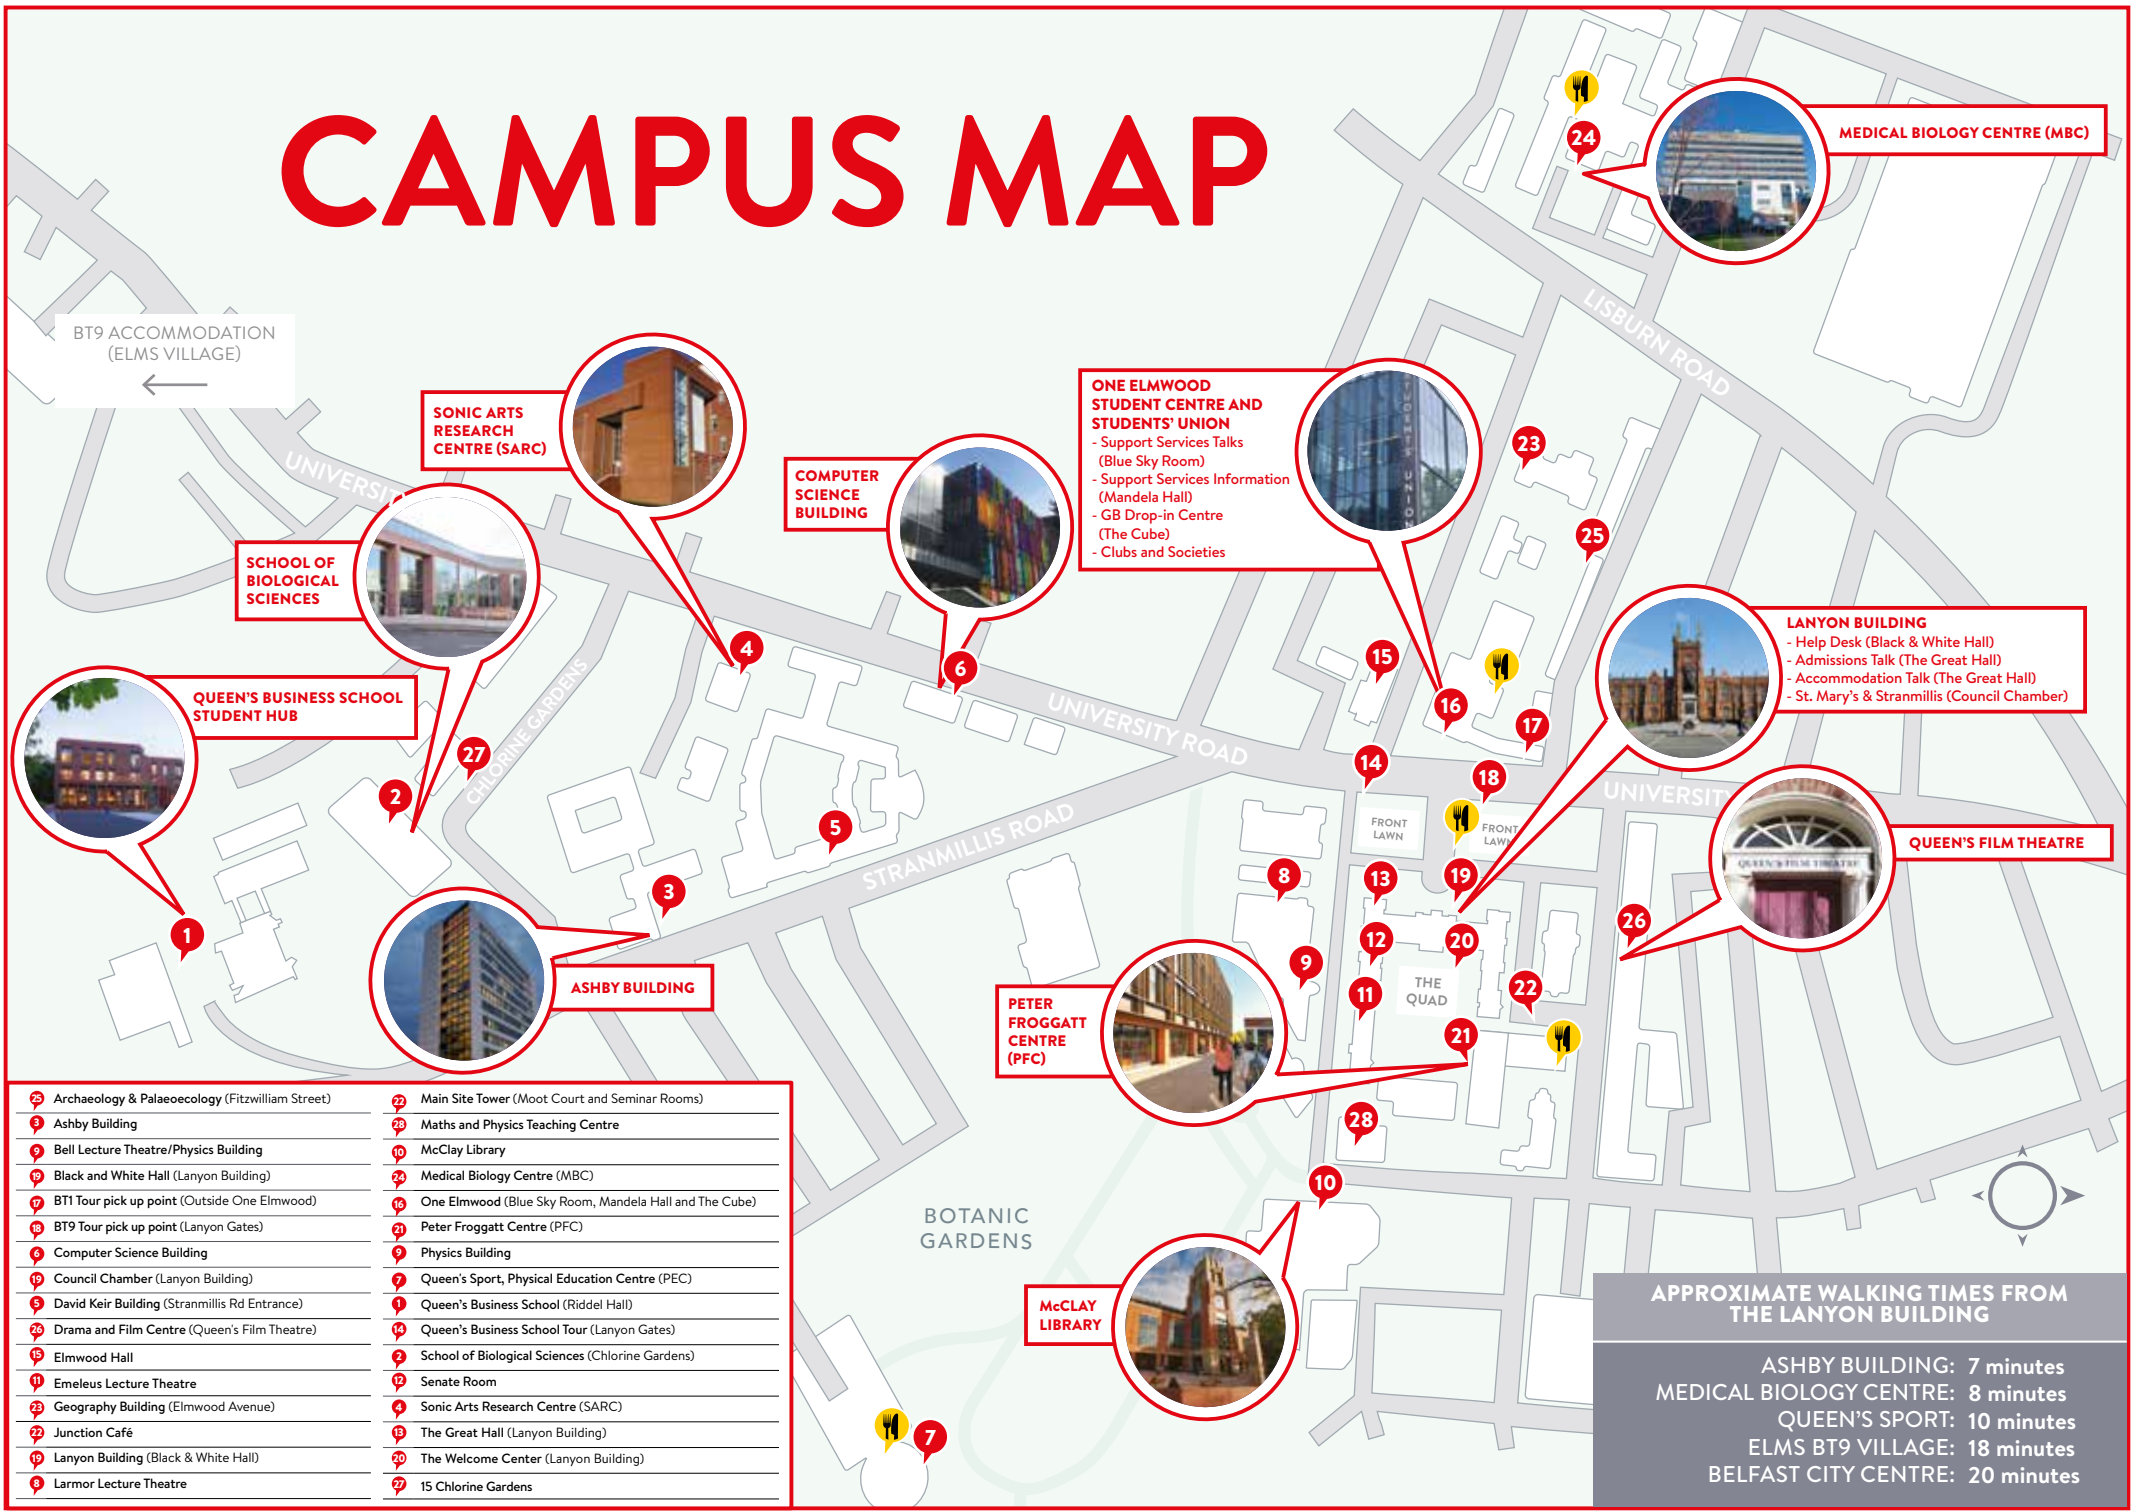

CAMPUS MAP

23	Archaeology & Palaeoecology (Fitzwilliam Street)	27	Main Site Tower (Moot Court and Seminar Rooms)
3	Ashby Building	28	Maths and Physics Teaching Centre
9	Bell Lecture Theatre/Physics Building	10	McClay Library
19	Black and White Hall (Lanyon Building)	24	Medical Biology Centre (MBC)
17	BT1 Tour pick up point (Outside One Elmwood)	16	One Elmwood (Blue Sky Room, Mandela Hall and The Cube)
18	BT9 Tour pick up point (Lanyon Gates)	21	Peter Froggatt Centre (PFC)
6	Computer Science Building	9	Physics Building
19	Council Chamber (Lanyon Building)	7	Queen's Sport, Physical Education Centre (PEC)
5	David Keir Building (Stranmillis Rd Entrance)	1	Queen's Business School (Riddel Hall)
20	Drama and Film Centre (Queen's Film Theatre)	14	Queen's Business School Tour (Lanyon Gates)
19	Elmwood Hall	2	School of Biological Sciences (Chlorine Gardens)
11	Emeleus Lecture Theatre	12	Senate Room
23	Geography Building (Elmwood Avenue)	4	Sonic Arts Research Centre (SARC)
22	Junction Café	15	The Great Hall (Lanyon Building)
19	Lanyon Building (Black & White Hall)	20	The Welcome Center (Lanyon Building)
8	Larmor Lecture Theatre	27	15 Chlorine Gardens

APPROXIMATE WALKING TIMES FROM THE LANYON BUILDING

ASHBY BUILDING: 7 minutes
 MEDICAL BIOLOGY CENTRE: 8 minutes
 QUEEN'S SPORT: 10 minutes
 ELMS BT9 VILLAGE: 18 minutes
 BELFAST CITY CENTRE: 20 minutes